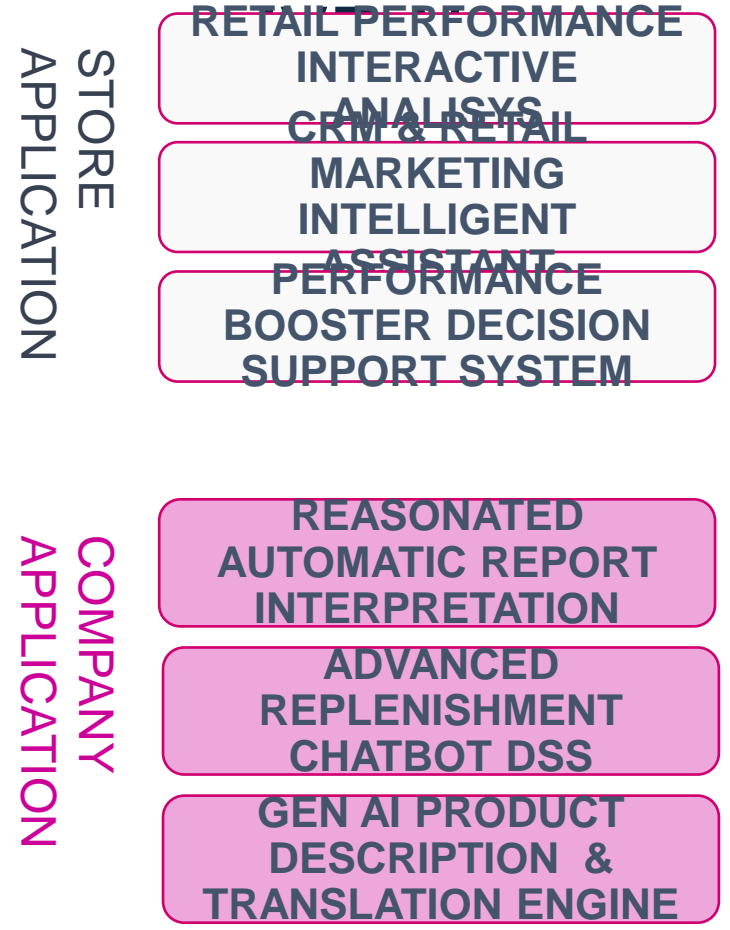

PIONEERING GENAI IN FASHION RETAIL

PINKO BRAIN

MARCO RUFFA

Marketing & Digital Transformation Director

PINKO

PINKO

PINKO BRAIN – PINKO ‘AI’ ENGINE

PREDICTIVE

PINKO BRAIN

GENERATIVE

GEN AI – MAIN FEATURES OF PINKO BRAIN

END 2 END PLATFORM CAPABLE OF INTERACTING AND ENABLING LLM AND SLM ON

PINKO
BRAIN

- Customizable R.A.G.
- LLM Routing – the engine understand the question and decide the «best option» among commercial LLMs and internal trained SLM
- LLM/SLM Caching helps reducing unnecessary LLM accesses
- LLM Evaluation help avoid hallucinations (Groundedness detection)
- LLM Automation SCHEDULER
- LLM integration tools grant capabilities to «make data and suggestions» immediately actionable (mail, order generation, IM, pipeline triggering...)
- Prompt Shields helps avoiding bad prompt introduction and possible attacks
- LLM Monitoring with real time logging helps verifying abuse and optimize the whole activity process

At the bottom, three main functional areas are highlighted:

- Replenishment:** Rifornisci i negozi dai magazzini
- Store Balancing:** Bilancia i prodotti tra i negozi
- Best Seller:** Analisi dei prodotti più venduti in stagione