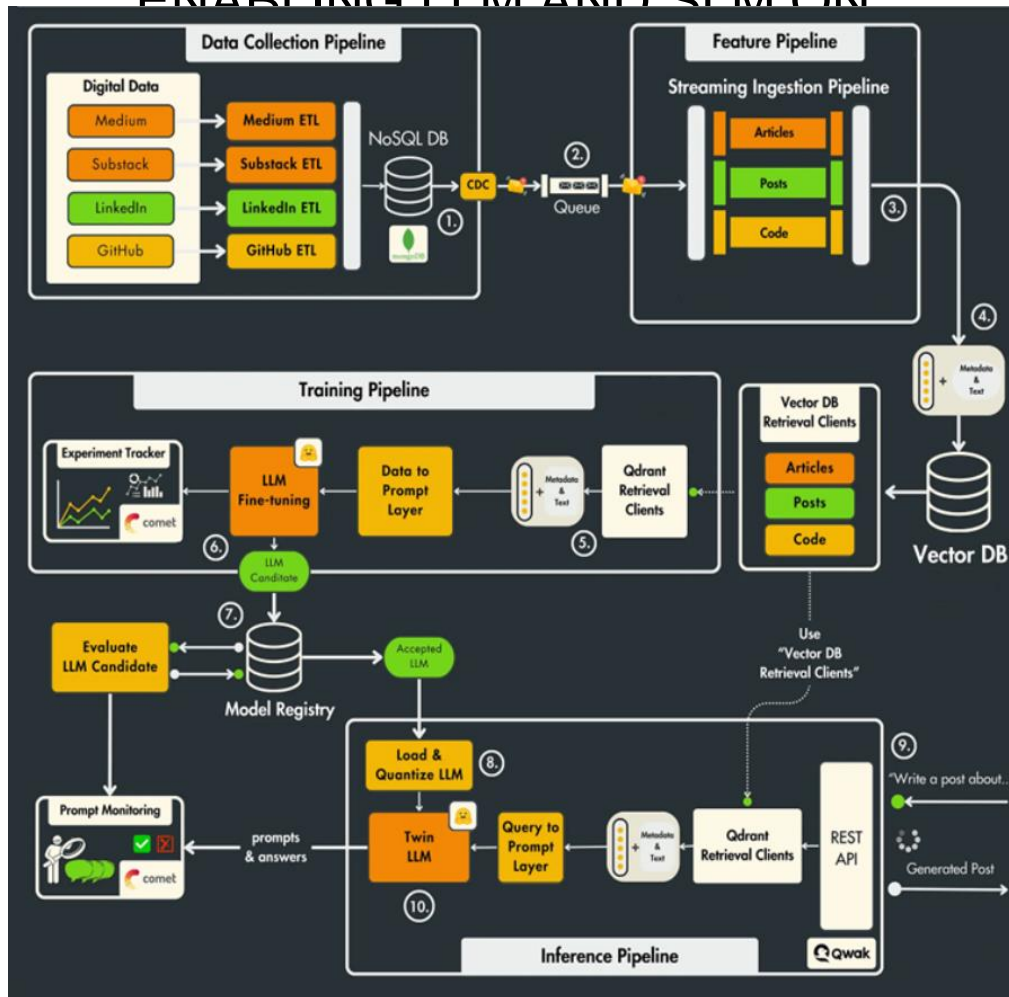

PINKO BRAIN

GENERATIVE

GEN AI – MAIN FEATURES OF PINKO BRAIN

END 2 END PLATFORM CAPABLE OF INTERACTING AND ENABLING LLM AND SLM ON

PINKO
BRAIN

- Customizable R.A.G.
- LLM Routing – the engine understand the question and decide the «best option» among commercial LLMs and internal trained SLM
- LLM/SLM Caching helps reducing unnecessary LLM accesses
- LLM Evaluation help avoid hallucinations (Groundedness detection)
- LLM Automation SCHEDULER
- LLM integration tools grant capabilities to «make data and suggestions» immediately actionable (mail, order generation, IM, pipeline triggering...)
- Prompt Shields helps avoiding bad prompt introduction and possible attacks
- LLM Monitoring with real time logging helps verifying abuse and optimize the whole activity process

PINKO BRAIN - WORKFLOW AUTOMATION FOR WEEKLY PERFORMANCE INTERPRETATION

PINKO BRAIN - GEN AI SUGGESTED OPERATIONS

Home

Retail Canale 2024 1 Stagione Aggiornato al 02/04/2024 07:54 Ciao, Admin Modifica

- Home
- Replenishment
- Store Balancing
- Best Seller
- Forecast
- Settings

At the bottom, three main functional areas are highlighted:

- Replenishment:** Rifornisci i negozi dai magazzini
- Store Balancing:** Bilancia i prodotti tra i negozi
- Best Seller:** Analisi dei prodotti più venduti in stagione