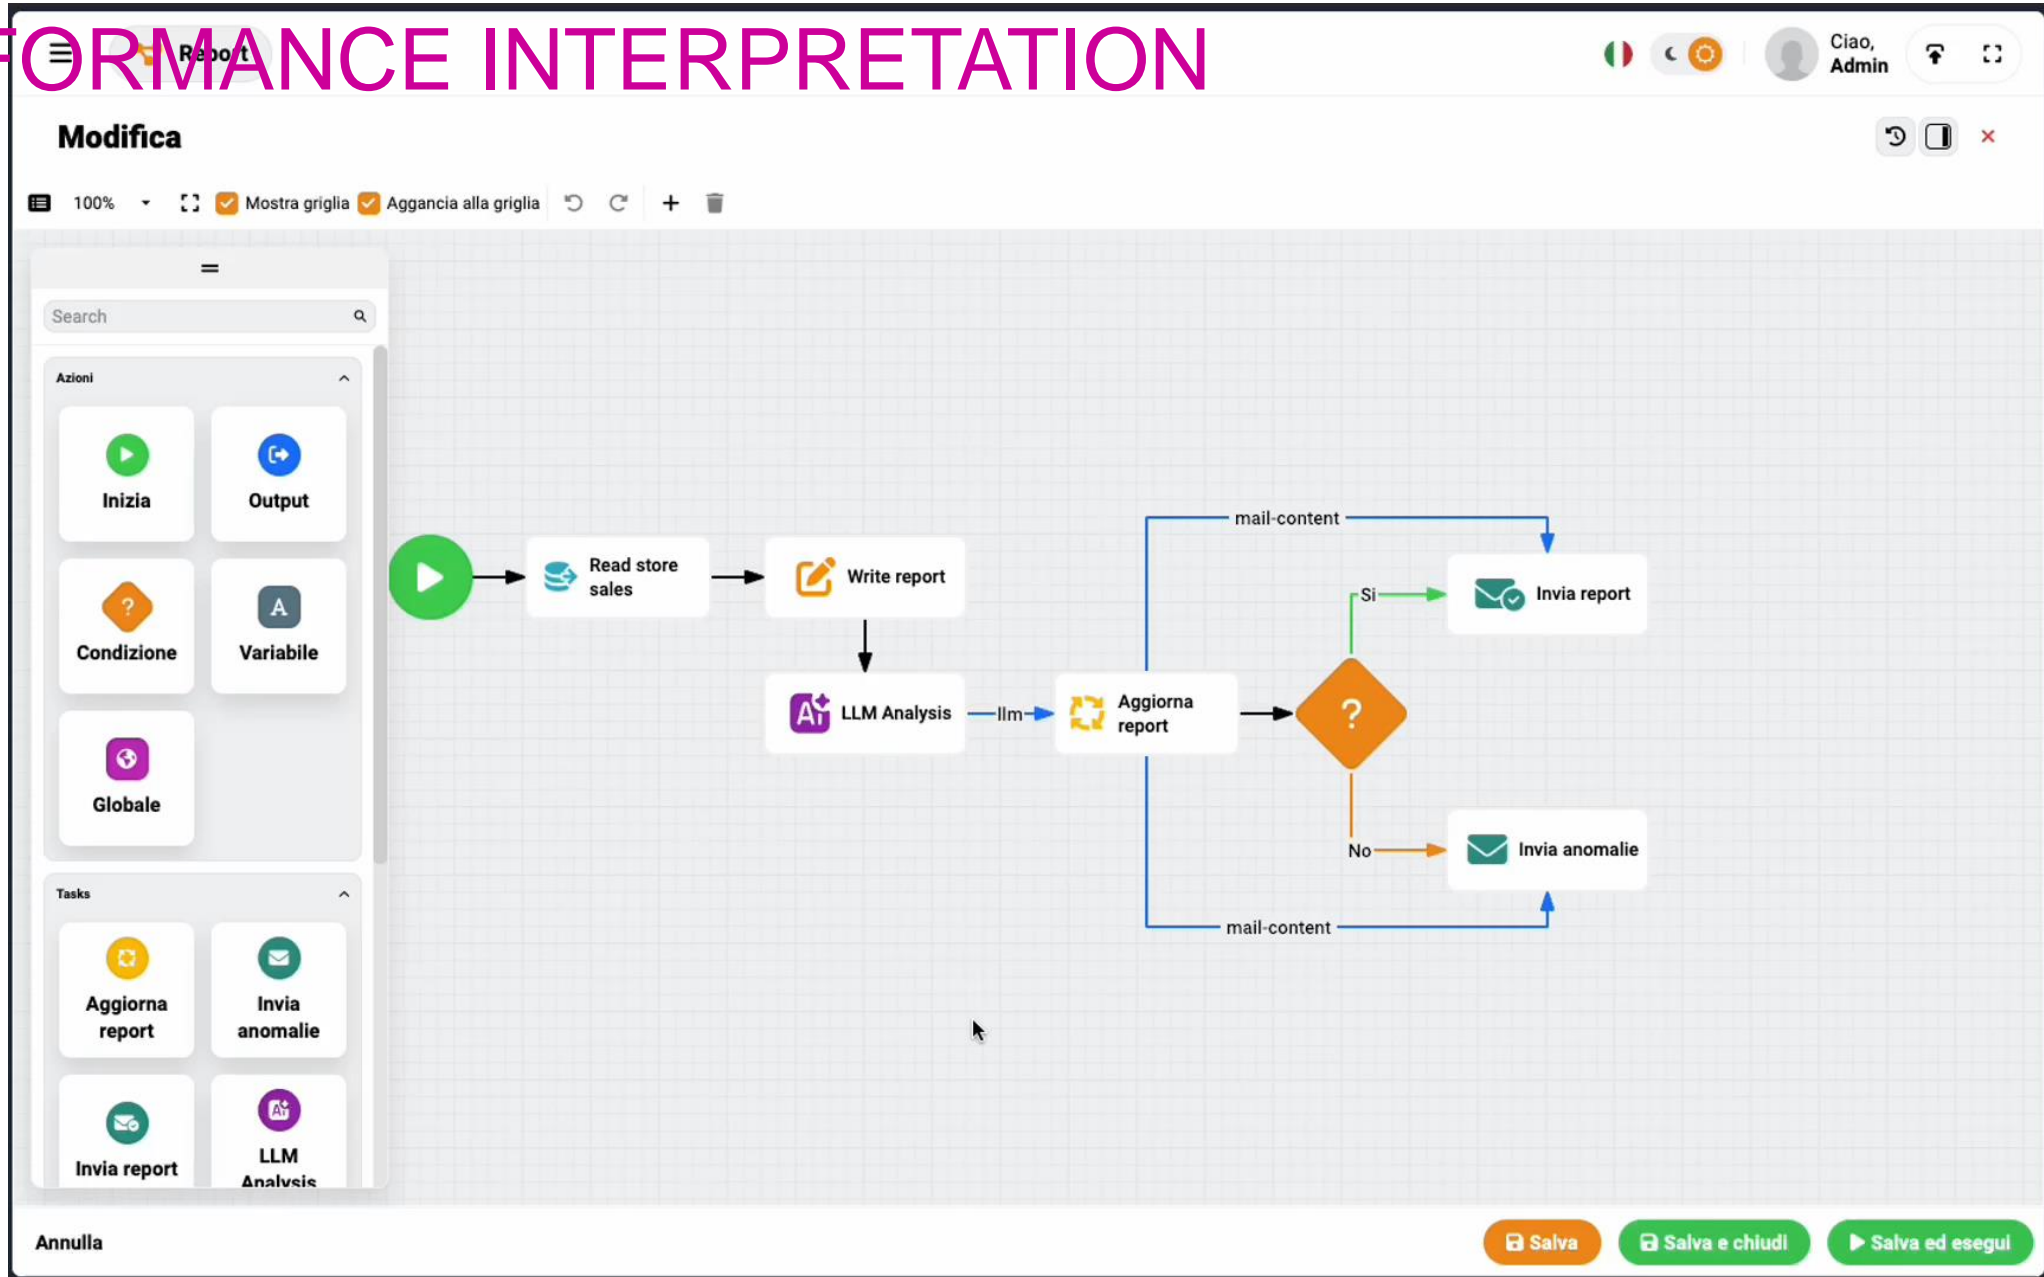

PINKO BRAIN

GENERATIVE

GEN AI – MAIN FEATURES OF PINKO BRAIN

END 2 END PLATFORM CAPABLE OF INTERACTING AND ENABLING LLM AND SLM ON

PINKO
BRAIN

- Customizable R.A.G.
- LLM Routing – the engine understand the question and decide the «best option» among commercial LLMs and internal trained SLM
- LLM/SLM Caching helps reducing unnecessary LLM accesses
- LLM Evaluation help avoid hallucinations (Groundedness detection)
- LLM Automation SCHEDULER
- LLM integration tools grant capabilities to «make data and suggestions» immediately actionable (mail, order generation, IM, pipeline triggering...)
- Prompt Shields helps avoiding bad prompt introduction and possible attacks
- LLM Monitoring with real time logging helps verifying abuse and optimize the whole activity process

PINKO BRAIN - WORKFLOW AUTOMATION FOR WEEKLY PERFORMANCE INTERPRETATION

PINKO BRAIN - GEN AI SUGGESTED OPERATIONS

Home

Retail Canale 2024 1 Stagione Aggiornato al 02/04/2024 07:54 Ciao, Admin Modifica

- Home
- Replenishment
- Store Balancing
- Best Seller
- Forecast
- Settings

At the bottom, three main functional areas are highlighted:

- Replenishment:** Rifornisci i negozi dai magazzini
- Store Balancing:** Bilancia i prodotti tra i negozi
- Best Seller:** Analisi dei prodotti più venduti in stagione