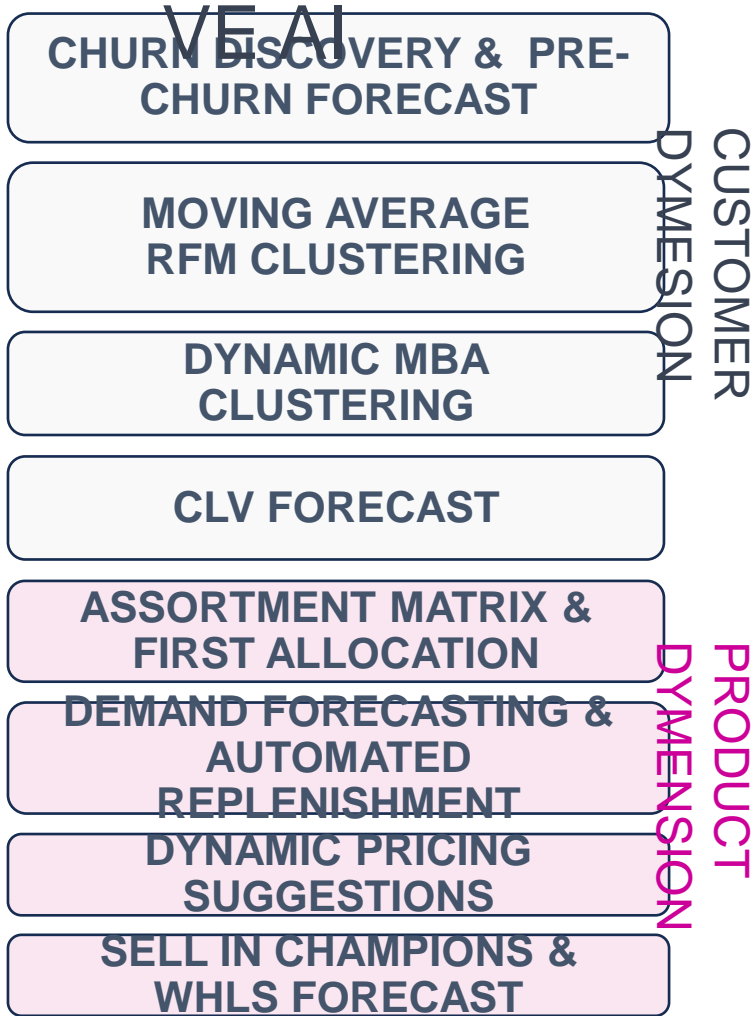

PIONEERING GENAI IN FASHION RETAIL

PINKO BRAIN

MARCO RUFFA

Marketing & Digital Transformation Director

PINKO

PINKO

PINKO BRAIN – PINKO ‘AI’ ENGINE

PREDICTIVE

PINKO BRAIN

GENERATIVE

GEN AI – MAIN FEATURES OF PINKO BRAIN

END 2 END PLATFORM CAPABLE OF INTERACTING AND ENABLING LLM AND SLM ON

PINKO
BRAIN

- Customizable R.A.G.
- LLM Routing – the engine understand the question and decide the «best option» among commercial LLMs and internal trained SLM
- LLM/SLM Caching helps reducing unnecessary LLM accesses
- LLM Evaluation help avoid hallucinations (Groundedness detection)
- LLM Automation SCHEDULER
- LLM integration tools grant capabilities to «make data and suggestions» immediately actionable (mail, order generation, IM, pipeline triggering...)
- Prompt Shields helps avoiding bad prompt introduction and possible attacks
- LLM Monitoring with real time logging helps verifying abuse and optimize the whole activity process